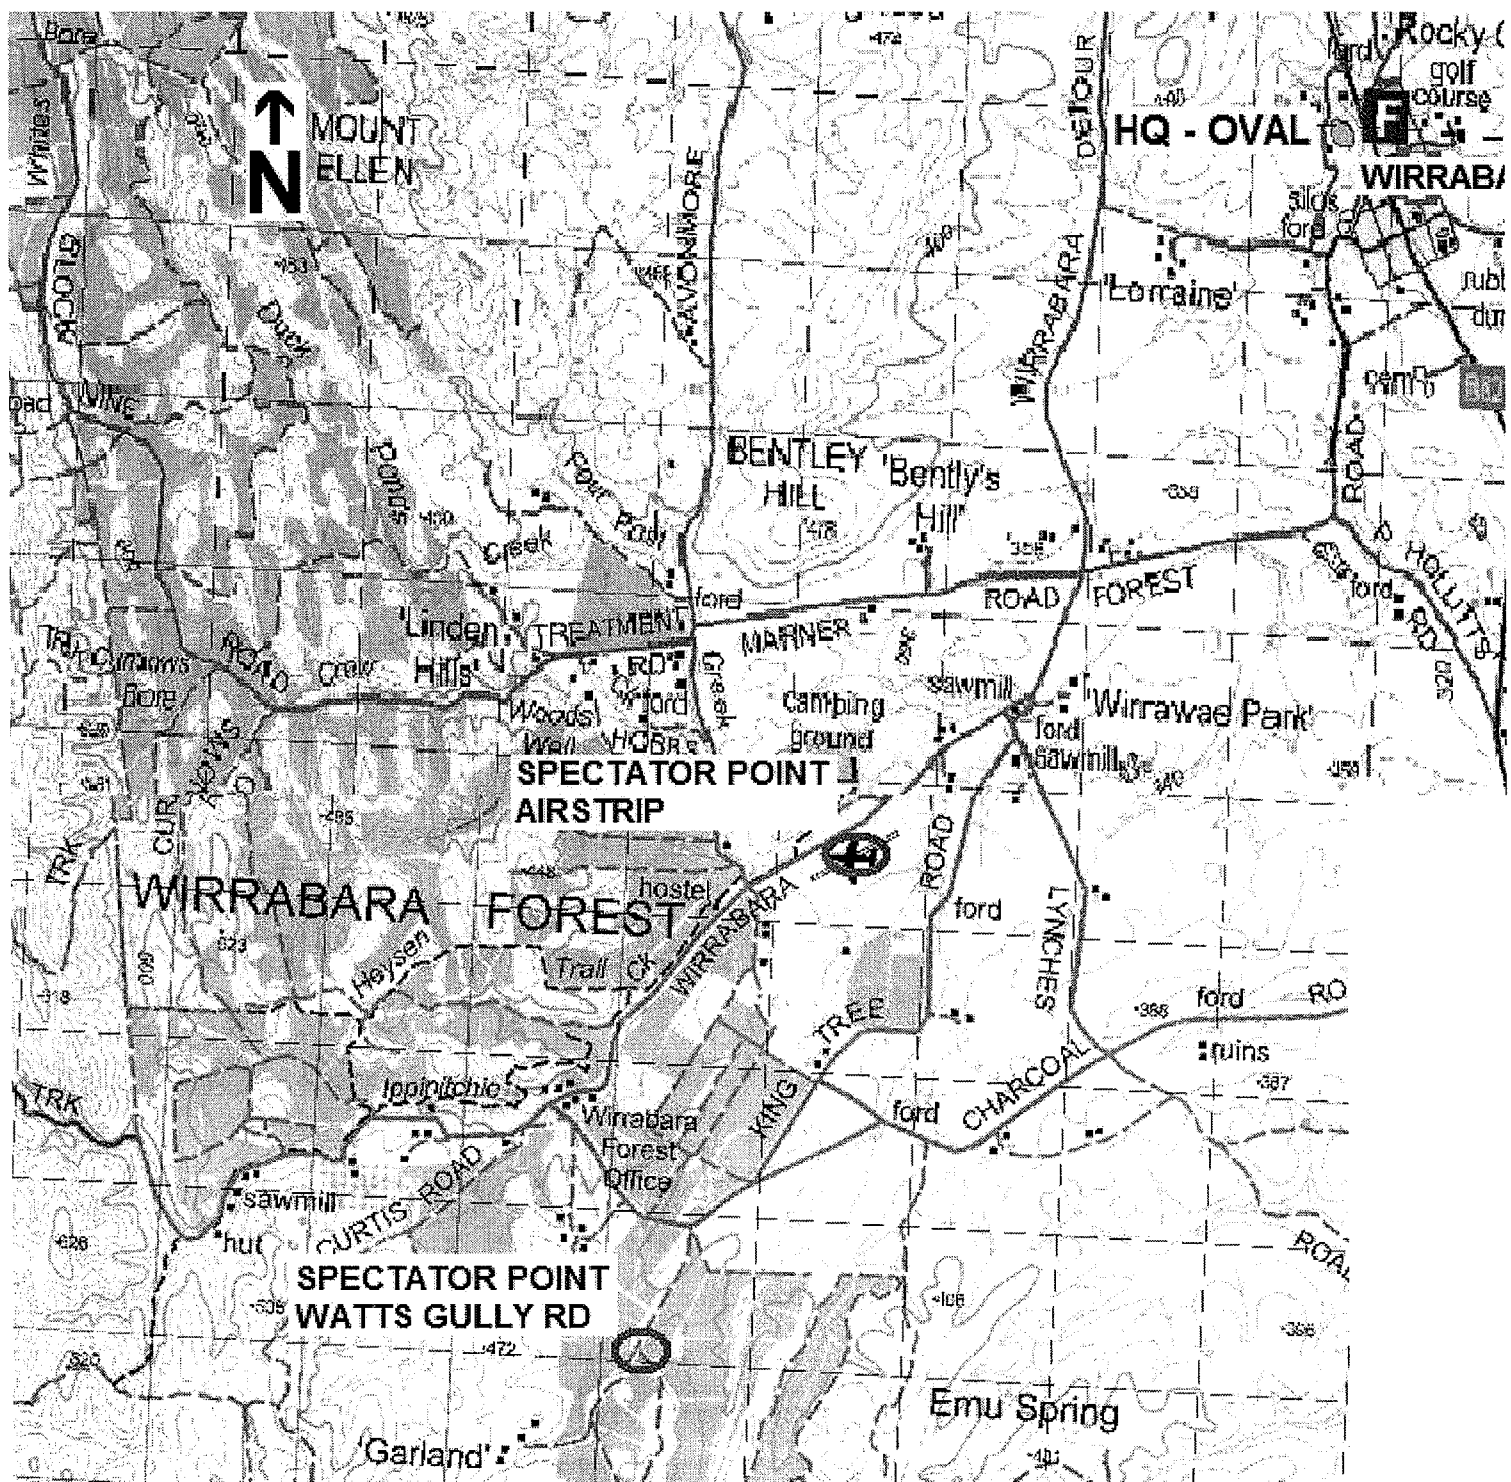

↑
N
MOUNT
ELLEN

HQ - OVAL

WIRRABARA

BENTLEY HILL
Bentley's Hill

SPECTATOR POINT
AIRSTRIP

WIRRABARA FOREST

SPECTATOR POINT
WATTS GULLY RD

Emu Spring

Wirrabara Forest Rally

Leg: 1
Section: 1

Total Distance	7.26 km
Time Allowed	0:10 min
Average Speed	43.56 km/h

Road Section 1.0	From Start Wirrabara oval To Stage 1
Liaison	

Distance		Direction	Information	Distance To Go
Total	Part			
0.00	0.00		Exit from the Ovals Northern Gate Zero Trip Meter at Gate	7.26
0.41	0.41		TJTR CAUTION MAIN ROAD	6.85
1.08	0.67		Turn Right	6.18
1.55	0.47		Follow Main Road	5.71
3.30	1.75		Follow Main Road	3.96